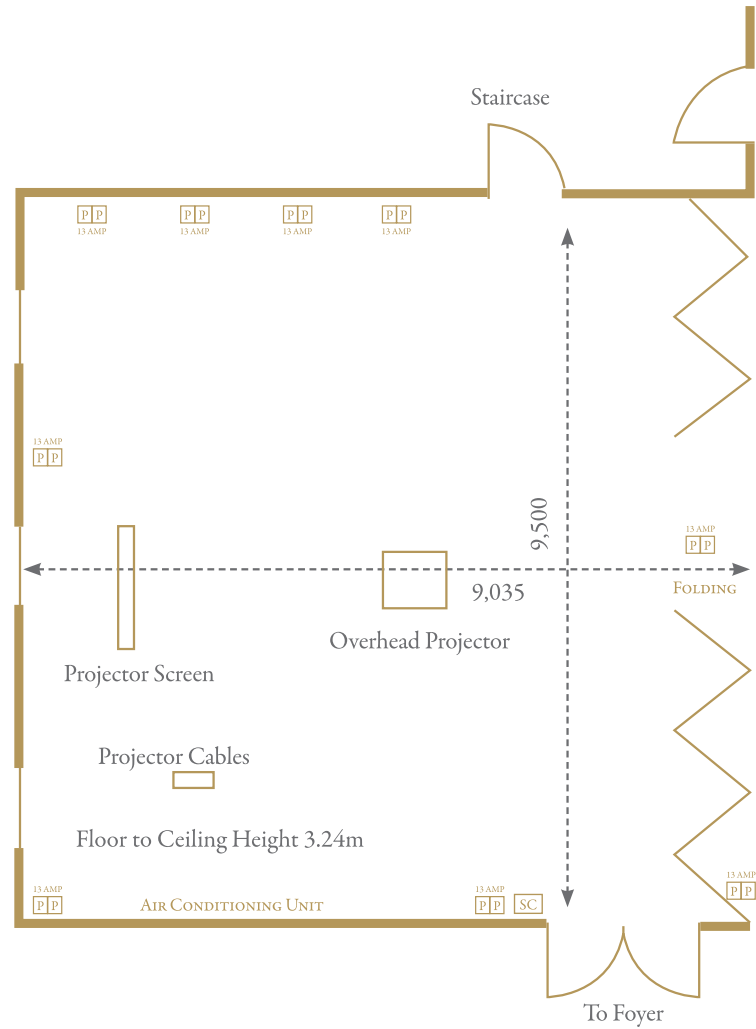

WILLIAM KIRBY &
ROBERT KANE

CONTACT

Boole Suite

Capacity

Theatre Style	60
Boardroom Style	20
Caberet Style	40
Banquet Style	55

The Private Dining Room

Capacity

Banquet	38
Block Table	20

William Kirby

Capacity

Theatre Style	60
Boardroom Style	20
Cabaret Style	30
Banquet Style	40
Classroom Style	25

Kane Kirby

Capacity

Theatre Style	120
Boardroom Style	30
Cabaret Style	80
Banquet Style	120
Classroom Style	50