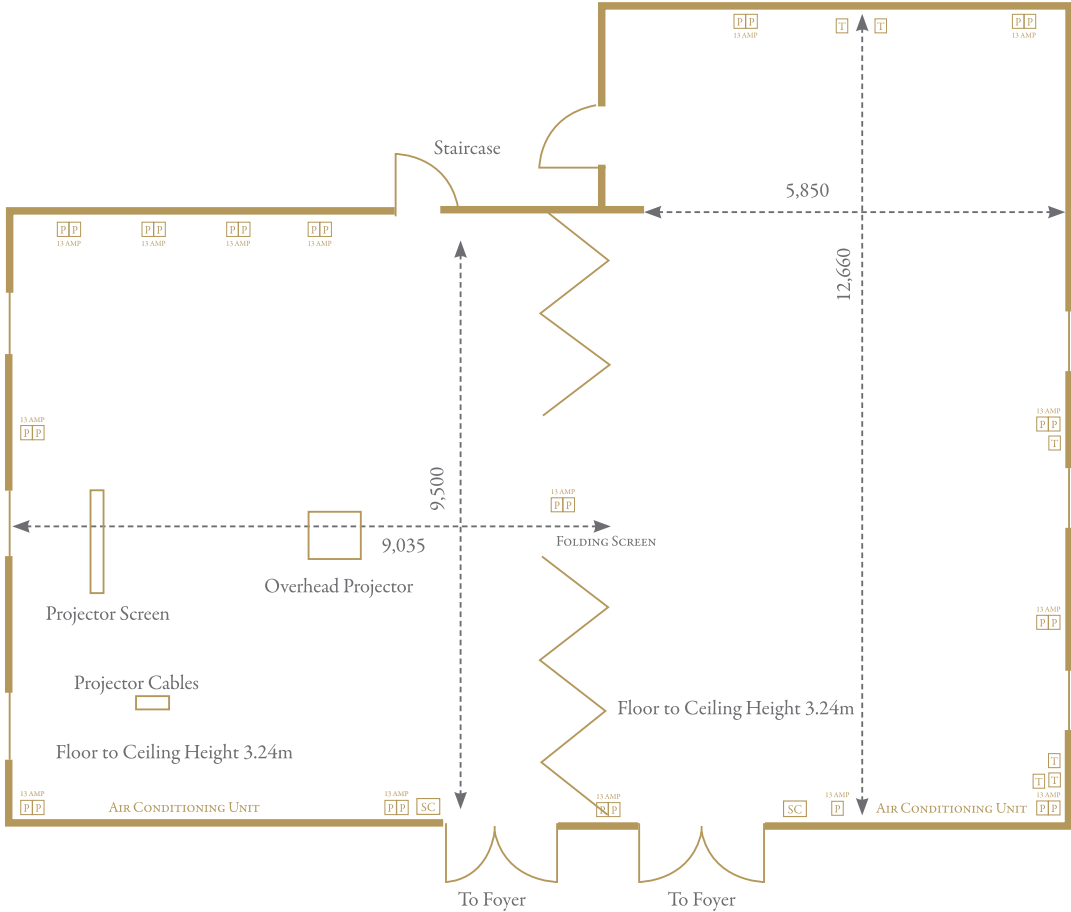

WILLIAM KIRBY &
ROBERT KANE

CONTACT

Boole Suite

Capacity

Theatre Style	60
Boardroom Style	20
Caberet Style	40
Banquet Style	55

The Private Dining Room

Capacity

Banquet	38
Block Table	20

William Kirby

Capacity

Theatre Style	60
Boardroom Style	20
Cabaret Style	30
Banquet Style	40
Classroom Style	25

Kane Kirby

Capacity

Theatre Style	120
Boardroom Style	30
Cabaret Style	80
Banquet Style	120
Classroom Style	50