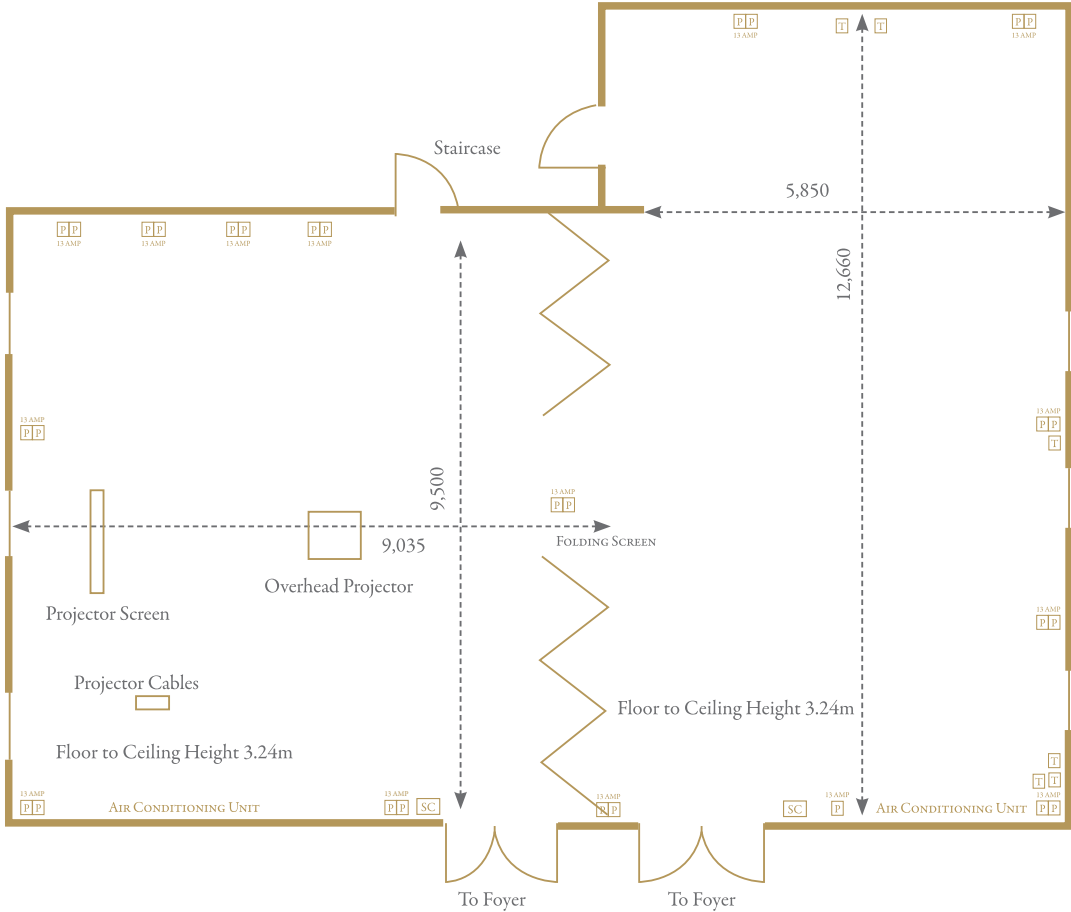

WILLIAM KIRBY &
ROBERT KANE

CONTACT

The Private Dining Room

Capacity

Banquet	38
Block Table	20

William Kirby

Capacity

Theatre Style	60
Boardroom Style	20
Cabaret Style	30
Banquet Style	40
Classroom Style	25

Kane Kirby

Capacity

Theatre Style	120
Boardroom Style	30
Cabaret Style	80
Banquet Style	120
Classroom Style	50

Hayfield manor is the ideal venue for corporate meetings & events, team building breaks & incentives.