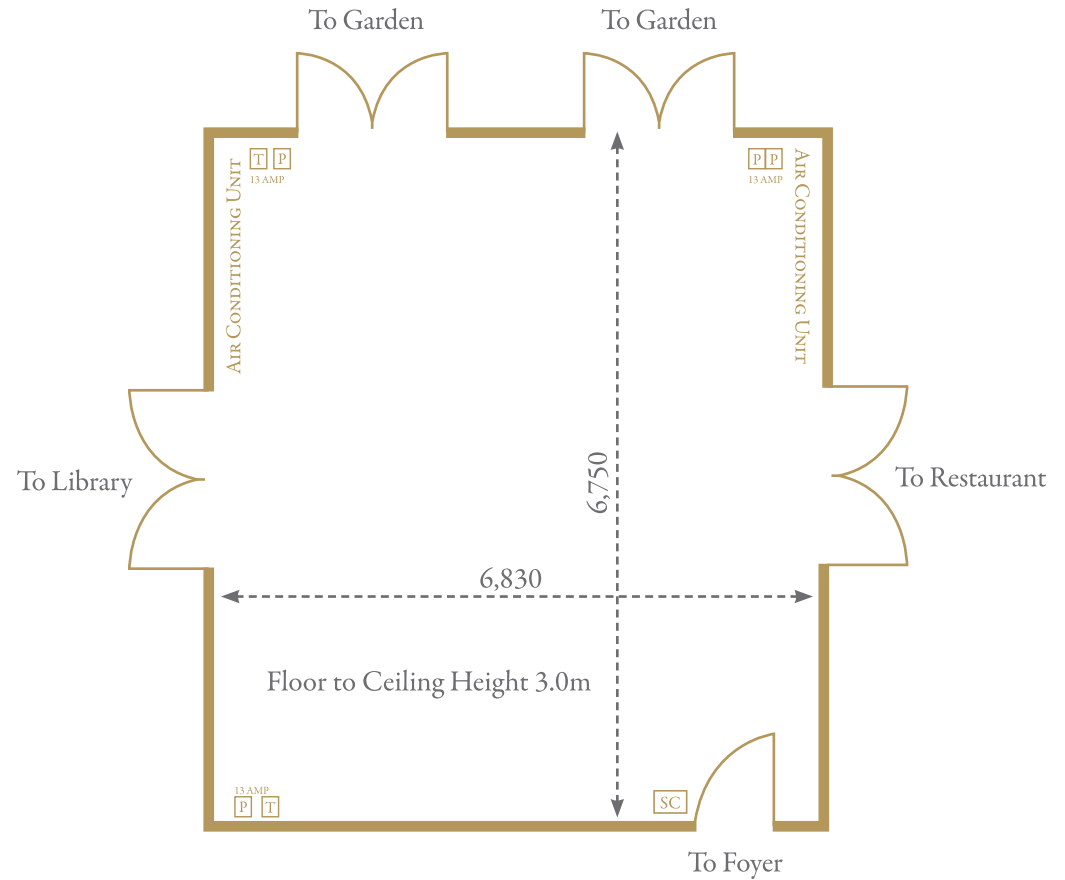

WILLIAM KIRBY &
ROBERT KANE

CONTACT

Boole Suite

Capacity

Theatre Style	60
Boardroom Style	20
Caberet Style	40
Banquet Style	55

The Private Dining Room

Capacity

Banquet	38
Block Table	20

William Kirby

Capacity

Theatre Style	60
Boardroom Style	20
Cabaret Style	30
Banquet Style	40
Classroom Style	25

Kane Kirby

Capacity

Theatre Style	120
Boardroom Style	30
Cabaret Style	80
Banquet Style	120
Classroom Style	50