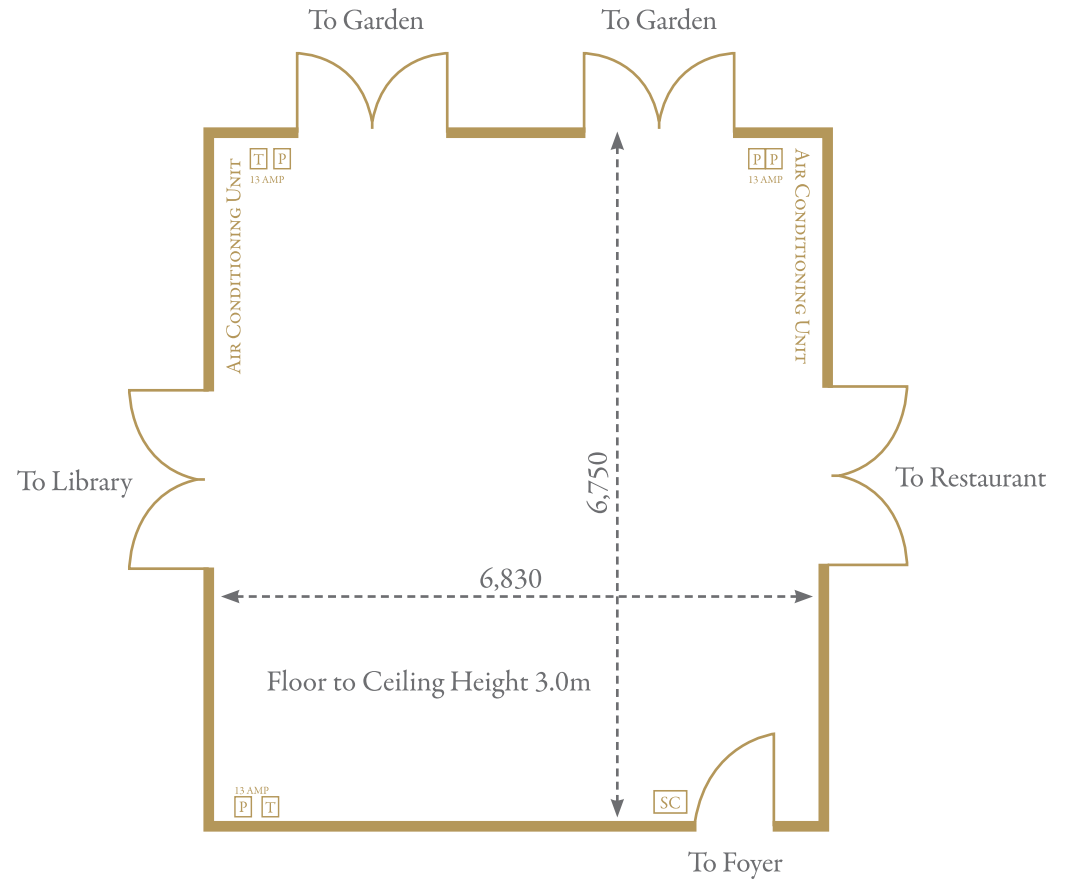

WILLIAM KIRBY &
ROBERT KANE

CONTACT

The Private Dining Room

Capacity

Banquet	38
Block Table	20

William Kirby

Capacity

Theatre Style	60
Boardroom Style	20
Cabaret Style	30
Banquet Style	40
Classroom Style	25