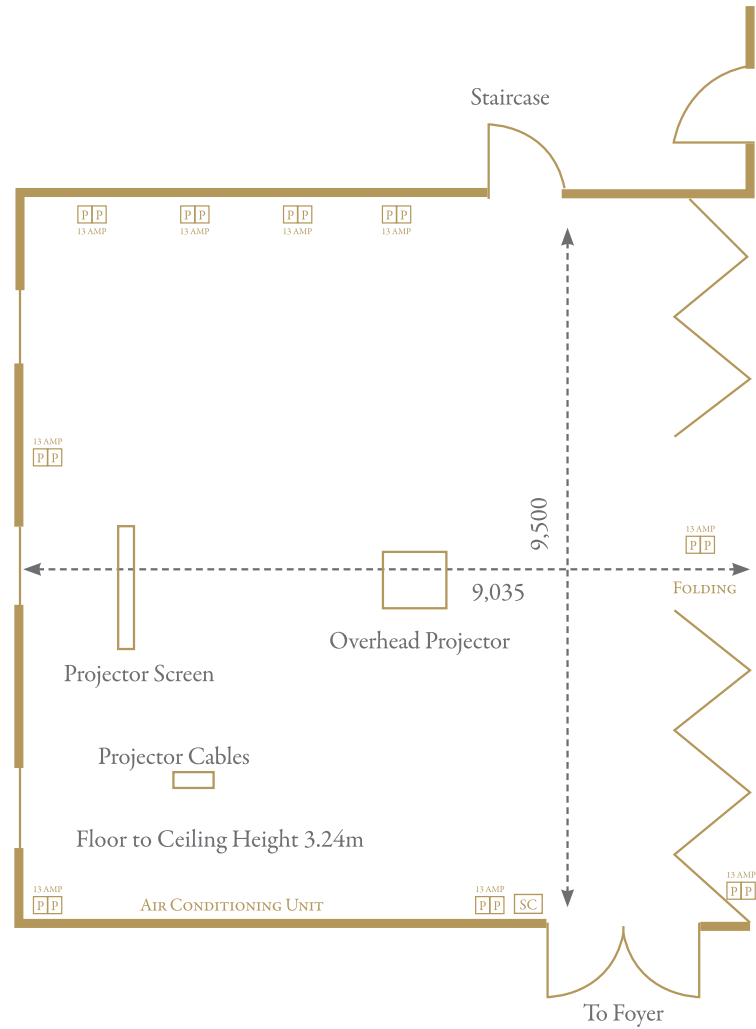

WILLIAM KIRBY &
ROBERT KANE

CONTACT

The Private Dining Room

Capacity

Banquet	38
Block Table	20

William Kirby

Capacity

Theatre Style	60
Boardroom Style	20
Cabaret Style	30
Banquet Style	40
Classroom Style	25